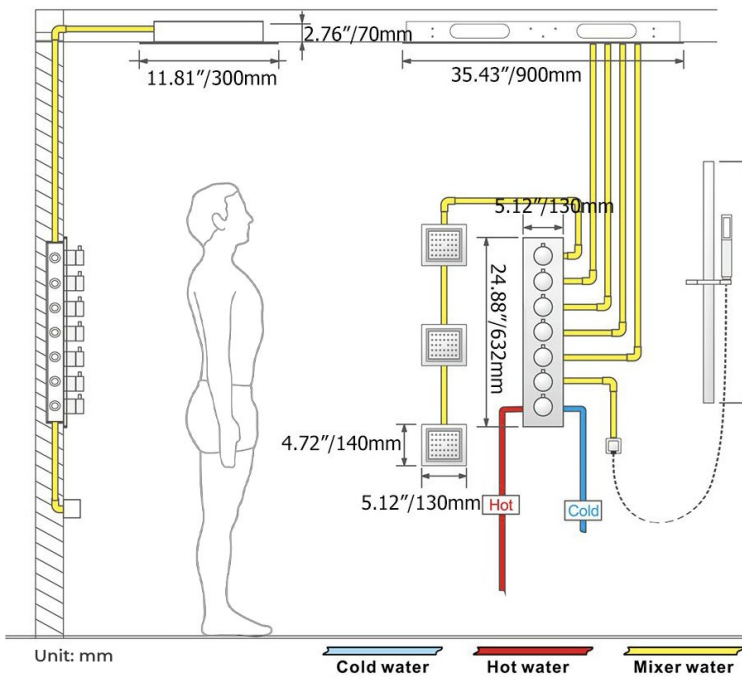

PHONE CONTROLLED THERMOSTATIC BRUSHED GOLD LED RECESSED CEILING MOUNT RAINFALL WATER COLUMN MIST SHOWER SYSTEM WITH SQUARE HAND SHOWER AND 6 JETTED BODY SPRAYS SPECIFICATIONS

Shower Panel /Hose Material: 304 Stainless Steel
 Shower Head Size: 900*300 mm
 Showerheads Install: Embedded Ceiling Mounted
 Concealed Mixer Install: Wall-Mounted
 LED Shower Head Functions: Rainfall, Waterfall, Mist, Water Column
 Water Pressure: 0.3 MPA
 Water Flow: 16L/min~28L/min
 Shower Accessories Material: Brass
 LED Light: Need to Connect Power
 LED Light Color: 64 Color
 Shower Hose Length: 1.5M
 AC: 100-265V 50/60Hz
 Music: Need Bluetooth

Product shown is only for installation display purpose

Kinds of color **64**
 temperature adjustable

WiFi
 Built-in WIFI
 Phone control color

Color software App install instruction
 download name: **Smart Life**

All dimensions and specifications are nominal and may vary. Use actual products for accuracy in critical situations.

Shower Mixer

Product shown is only for installation display purpose

Hand Shower

Shower Mixer Connections

Body Jet

FEATURES

- Material: Brass
- Base Plate Height: 5-1/8"
- Base Plate Width: 5-1/8"
- Jet Surface Area: 3-1/8"
- Surface Depth: 1/4"
- Adjustment Angle: 5°
- Male NPT Connection: 1/2"
- Maximum Flow Rate: 2.5 GPM (9.5L/min) max @ 80 psi