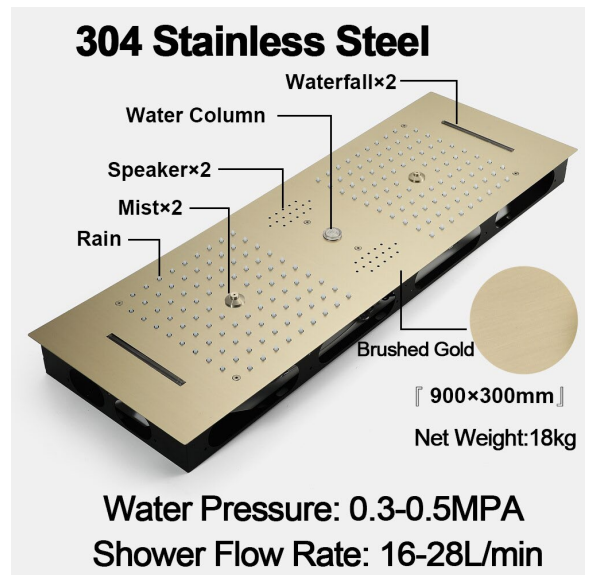

PHONE CONTROLLED THERMOSTATIC BRUSHED GOLD LED RECESSED CEILING MOUNT RAINFALL WATER COLUMN MIST SHOWER SYSTEM WITH SQUARE HAND SHOWER AND 6 JETTED BODY SPRAYS SPECIFICATIONS

Shower Panel /Hose Material: 304 Stainless Steel
 Shower Head Size: 900*300 mm
 Showerheads Install: Embedded Ceiling Mounted
 Concealed Mixer Install: Wall-Mounted
 LED Shower Head Functions: Rainfall, Waterfall, Mist, Water Column
 Water Pressure: 0.3 MPA
 Water Flow: 16L/min~28L/min
 Shower Accessories Material: Brass
 LED Light: Need to Connect Power
 LED Light Color: 64 Color
 Shower Hose Length: 1.5M
 AC: 100-265V 50/60Hz
 Music: Need Bluetooth

Product shown is only for installation display purpose

Kinds of color **64**
 temperature adjustable

WiFi
 Built-in WIFI
 Phone control color

Color software App install instruction
 download name: **Smart Life**

All dimensions and specifications are nominal and may vary. Use actual products for accuracy in critical situations.

Shower Mixer

Product shown is only for installation display purpose

Hand Shower

Shower Mixer Connections

Body Jet

FEATURES

- Material: Brass
- Base Plate Height: 5-1/8"
- Base Plate Width: 5-1/8"
- Jet Surface Area: 3-1/8"
- Surface Depth: 1/4"
- Adjustment Angle: 5°
- Male NPT Connection: 1/2"
- Maximum Flow Rate: 2.5 GPM (9.5L/min) max @ 80 psi