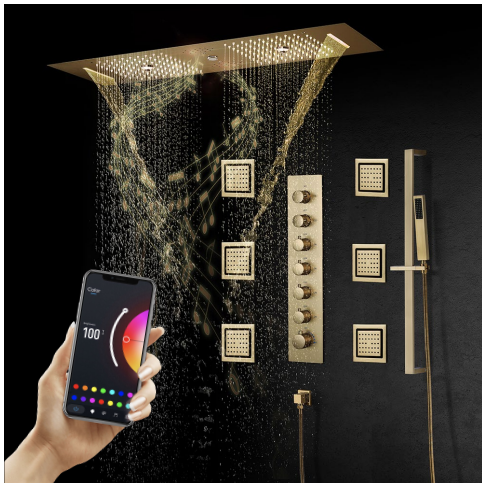

PHONE CONTROLLED THERMOSTATIC BRUSHED GOLD LED RECESSED CEILING MOUNT RAINFALL WATER COLUMN MIST SHOWER SYSTEM WITH SQUARE HAND SHOWER AND 6 JETTED BODY SPRAYS SPECIFICATIONS

Shower Panel /Hose Material: 304 Stainless Steel
 Shower Head Size: 900*300 mm
 Showerheads Install: Embedded Ceiling Mounted
 Concealed Mixer Install: Wall-Mounted
 LED Shower Head Functions: Rainfall, Waterfall, Mist, Water Column
 Water Pressure: 0.3 MPA
 Water Flow: 16L/min~28L/min
 Shower Accessories Material: Brass
 LED Light: Need to Connect Power
 LED Light Color: 64 Color
 Shower Hose Length: 1.5M
 AC: 100-265V 50/60Hz
 Music: Need Bluetooth

Product shown is only for installation display purpose

Kinds of color **64**
 temperature adjustable

WiFi
 Built-in WIFI
 Phone control color

Color software App install instruction
 download name: **Smart Life**

All dimensions and specifications are nominal and may vary. Use actual products for accuracy in critical situations.

Shower Mixer

Product shown is only for installation display purpose

Hand Shower

Shower Mixer Connections

Body Jet

FEATURES

- Material: Brass
- Base Plate Height: 5-1/8"
- Base Plate Width: 5-1/8"
- Jet Surface Area: 3-1/8"
- Surface Depth: 1/4"
- Adjustment Angle: 5°
- Male NPT Connection: 1/2"
- Maximum Flow Rate: 2.5 GPM (9.5L/min) max @ 80 psi