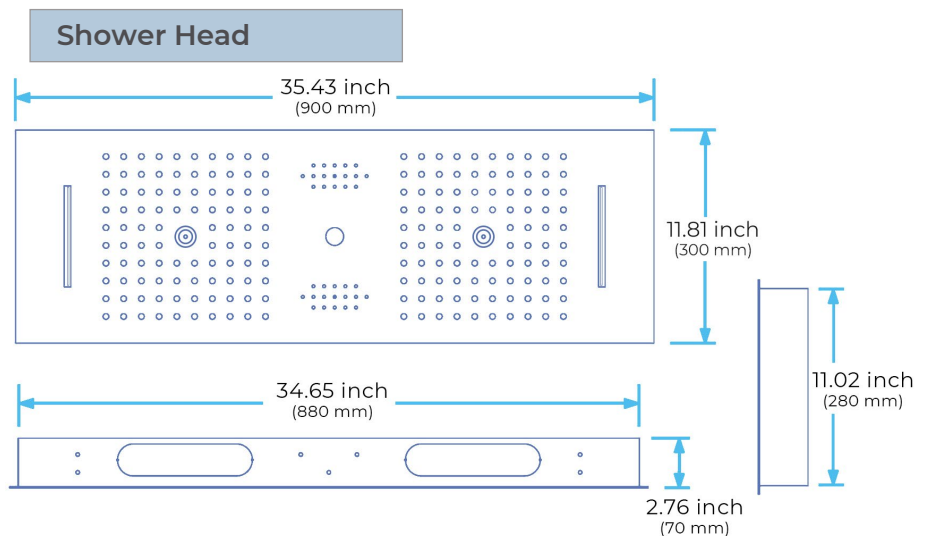

PHONE CONTROLLED THERMOSTATIC BRUSHED GOLD LED RECESSED CEILING MOUNT RAINFALL WATER COLUMN MIST SHOWER SYSTEM WITH SQUARE HAND SHOWER AND 6 JETTED BODY SPRAYS SPECIFICATIONS

Shower Panel /Hose Material: 304 Stainless Steel
 Shower Head Size: 900*300 mm
 Showerheads Install: Embedded Ceiling Mounted
 Concealed Mixer Install: Wall-Mounted
 LED Shower Head Functions: Rainfall, Waterfall, Mist, Water Column
 Water Pressure: 0.3 MPA
 Water Flow: 16L/min~28L/min
 Shower Accessories Material: Brass
 LED Light: Need to Connect Power
 LED Light Color: 64 Color
 Shower Hose Length: 1.5M
 AC: 100-265V 50/60Hz
 Music: Need Bluetooth

Product shown is only for installation display purpose

Kinds of color **64**
 temperature adjustable

WiFi
 Built-in WIFI
 Phone control color

Color software App install instruction
 download name: **Smart Life**

All dimensions and specifications are nominal and may vary. Use actual products for accuracy in critical situations.

Shower Mixer

Product shown is only for installation display purpose

Hand Shower

Shower Mixer Connections

Body Jet

FEATURES

- Material: Brass
- Base Plate Height: 5-1/8"
- Base Plate Width: 5-1/8"
- Jet Surface Area: 3-1/8"
- Surface Depth: 1/4"
- Adjustment Angle: 5°
- Male NPT Connection: 1/2"
- Maximum Flow Rate: 2.5 GPM (9.5L/min) max @ 80 psi