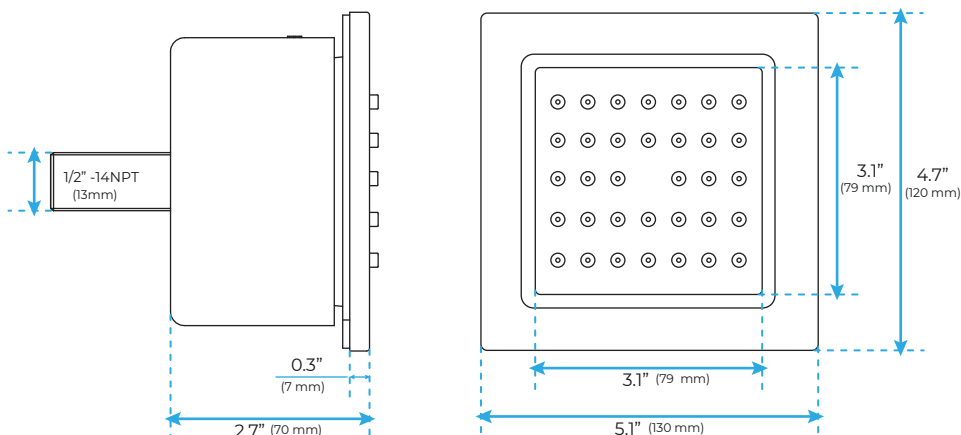

PHONE CONTROLLED THERMOSTATIC BRUSHED GOLD LED RECESSED CEILING MOUNT RAINFALL WATER COLUMN MIST SHOWER SYSTEM WITH SQUARE HAND SHOWER AND 6 JETTED BODY SPRAYS SPECIFICATIONS

Shower Panel /Hose Material: 304 Stainless Steel
 Shower Head Size: 900*300 mm
 Showerheads Install: Embedded Ceiling Mounted
 Concealed Mixer Install: Wall-Mounted
 LED Shower Head Functions: Rainfall, Waterfall, Mist, Water Column
 Water Pressure: 0.3 MPA
 Water Flow: 16L/min~28L/min
 Shower Accessories Material: Brass
 LED Light: Need to Connect Power
 LED Light Color: 64 Color
 Shower Hose Length: 1.5M
 AC: 100-265V 50/60Hz
 Music: Need Bluetooth

All dimensions and specifications are nominal and may vary. Use actual products for accuracy in critical situations.

Shower Mixer

Product shown is only for installation display purpose

Hand Shower

Shower Mixer Connections

Body Jet

FEATURES

- Material: Brass
- Base Plate Height: 5-1/8"
- Base Plate Width: 5-1/8"
- Jet Surface Area: 3-1/8"
- Surface Depth: 1/4"
- Adjustment Angle: 5°
- Male NPT Connection: 1/2"
- Maximum Flow Rate: 2.5 GPM (9.5L/min) max @ 80 psi