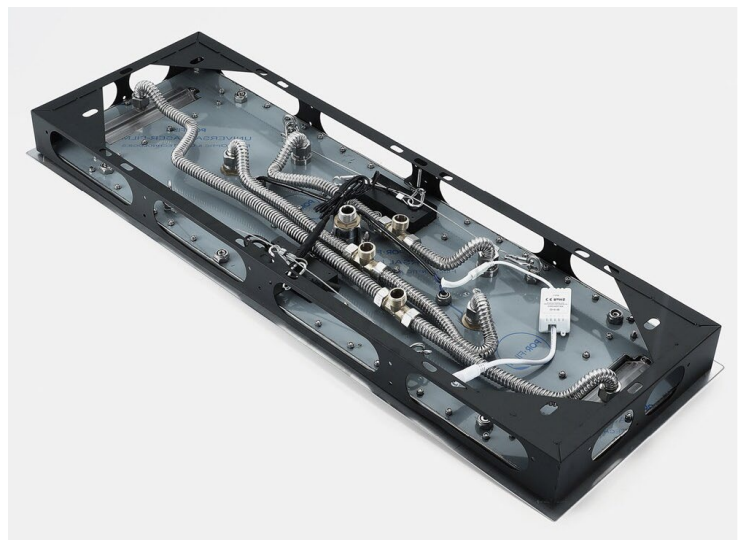

PHONE CONTROLLED THERMOSTATIC BRUSHED GOLD LED RECESSED CEILING MOUNT RAINFALL WATER COLUMN MIST SHOWER SYSTEM WITH SQUARE HAND SHOWER AND 6 JETTED BODY SPRAYS SPECIFICATIONS

Shower Panel /Hose Material: 304 Stainless Steel
 Shower Head Size: 900*300 mm
 Showerheads Install: Embedded Ceiling Mounted
 Concealed Mixer Install: Wall-Mounted
 LED Shower Head Functions: Rainfall, Waterfall, Mist, Water Column
 Water Pressure: 0.3 MPA
 Water Flow: 16L/min~28L/min
 Shower Accessories Material: Brass
 LED Light: Need to Connect Power
 LED Light Color: 64 Color
 Shower Hose Length: 1.5M
 AC: 100-265V 50/60Hz
 Music: Need Bluetooth

Product shown is only for installation display purpose

Kinds of color **64**
 temperature adjustable

WiFi
 Built-in WIFI
 Phone control color

Color software App install instruction
 download name: **Smart Life**

All dimensions and specifications are nominal and may vary. Use actual products for accuracy in critical situations.

Shower Mixer

Product shown is only for installation display purpose

Hand Shower

Shower Mixer Connections

Body Jet

FEATURES

- Material: Brass
- Base Plate Height: 5-1/8"
- Base Plate Width: 5-1/8"
- Jet Surface Area: 3-1/8"
- Surface Depth: 1/4"
- Adjustment Angle: 5°
- Male NPT Connection: 1/2"
- Maximum Flow Rate: 2.5 GPM (9.5L/min) max @ 80 psi