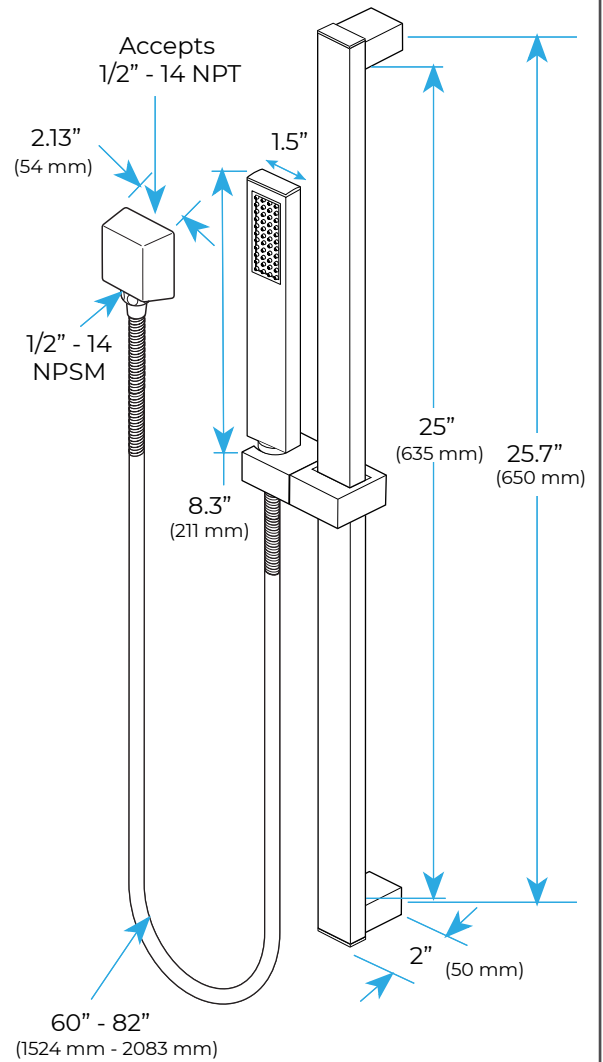

PHONE CONTROLLED THERMOSTATIC BRUSHED GOLD LED RECESSED CEILING MOUNT RAINFALL WATER COLUMN MIST SHOWER SYSTEM WITH SQUARE HAND SHOWER AND 6 JETTED BODY SPRAYS SPECIFICATIONS

Shower Panel /Hose Material: 304 Stainless Steel
 Shower Head Size: 900*300 mm
 Showerheads Install: Embedded Ceiling Mounted
 Concealed Mixer Install: Wall-Mounted
 LED Shower Head Functions: Rainfall, Waterfall, Mist, Water Column
 Water Pressure: 0.3 MPA
 Water Flow: 16L/min~28L/min
 Shower Accessories Material: Brass
 LED Light: Need to Connect Power
 LED Light Color: 64 Color
 Shower Hose Length: 1.5M
 AC: 100-265V 50/60Hz
 Music: Need Bluetooth

Product shown is only for installation display purpose

Kinds of color **64**
 temperature adjustable

WiFi
 Built-in WIFI
 Phone control color

Color software App install instruction
 download name: **Smart Life**

All dimensions and specifications are nominal and may vary. Use actual products for accuracy in critical situations.

Shower Mixer

Product shown is only for installation display purpose

Hand Shower

Shower Mixer Connections

Body Jet

FEATURES

- Material: Brass
- Base Plate Height: 5-1/8"
- Base Plate Width: 5-1/8"
- Jet Surface Area: 3-1/8"
- Surface Depth: 1/4"
- Adjustment Angle: 5°
- Male NPT Connection: 1/2"
- Maximum Flow Rate: 2.5 GPM (9.5L/min) max @ 80 psi