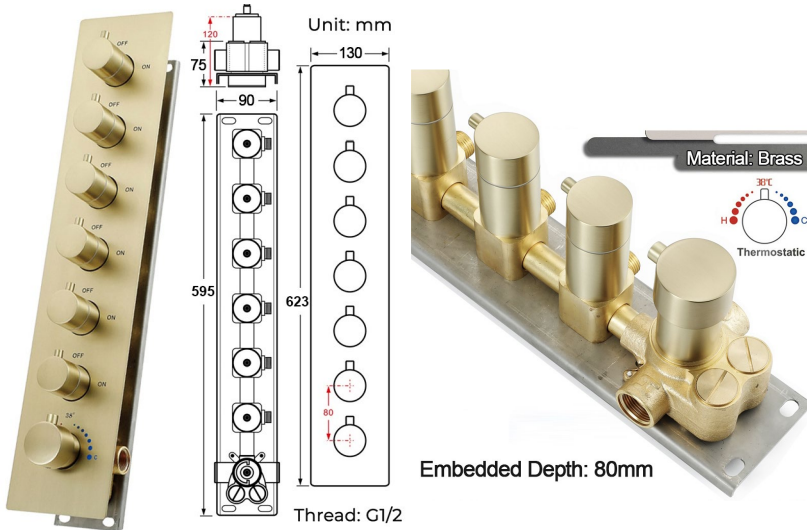

PHONE CONTROLLED THERMOSTATIC BRUSHED GOLD LED RECESSED CEILING MOUNT RAINFALL WATER COLUMN MIST SHOWER SYSTEM WITH SQUARE HAND SHOWER AND 6 JETTED BODY SPRAYS SPECIFICATIONS

Shower Panel /Hose Material: 304 Stainless Steel
 Shower Head Size: 900*300 mm
 Showerheads Install: Embedded Ceiling Mounted
 Concealed Mixer Install: Wall-Mounted
 LED Shower Head Functions: Rainfall, Waterfall, Mist, Water Column
 Water Pressure: 0.3 MPA
 Water Flow: 16L/min~28L/min
 Shower Accessories Material: Brass
 LED Light: Need to Connect Power
 LED Light Color: 64 Color
 Shower Hose Length: 1.5M
 AC: 100-265V 50/60Hz
 Music: Need Bluetooth

Product shown is only for installation display purpose

Kinds of color **64**
 temperature adjustable

WiFi
 Built-in WIFI
 Phone control color

Color software App install instruction
 download name: **Smart Life**

All dimensions and specifications are nominal and may vary. Use actual products for accuracy in critical situations.

Shower Mixer

Product shown is only for installation display purpose

Hand Shower

Shower Mixer Connections

Body Jet

FEATURES

- Material: Brass
- Base Plate Height: 5-1/8"
- Base Plate Width: 5-1/8"
- Jet Surface Area: 3-1/8"
- Surface Depth: 1/4"
- Adjustment Angle: 5°
- Male NPT Connection: 1/2"
- Maximum Flow Rate: 2.5 GPM (9.5L/min) max @ 80 psi